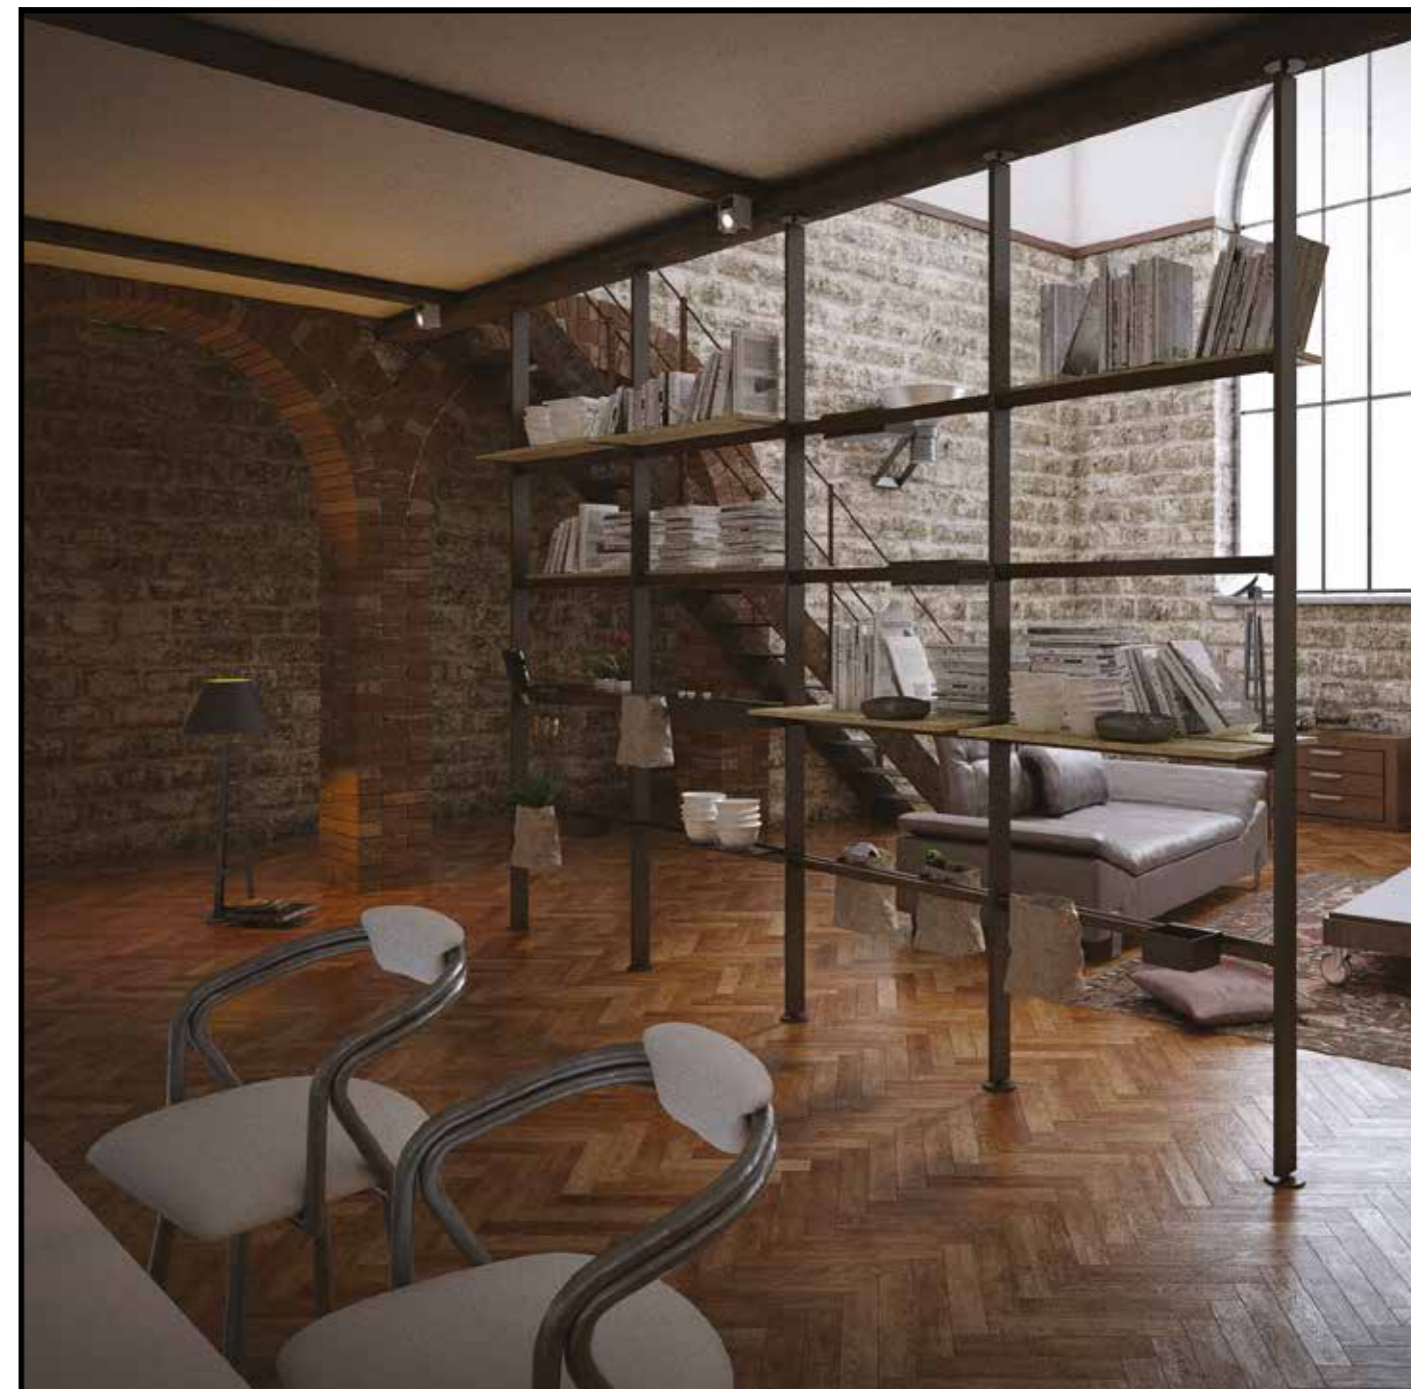

• • •

Essential and universal, *Dama* is a structure of combined racks which could be fixed as in horizontal and in vertical way as well. It can expand according to the requirements of the space or according to the organization of object which it should contain. Thanks to the big range of its component parts such as shells of different dimensions, multiple use hooks and the electrification adaptors, *Dama* is perfect as for the kitchen and for the bathroom. It can be easily transformed from a simple rack system to a real piece of furniture.

### Accessori

Adattatore  
Adaptor

Gancio  
Hook

Portapentole  
Pan holder

Mensola 30, 45, 60 cm.  
Shelf 30, 45, 60 cm.

Reggimensola  
Shelf holder

Portarotolo  
Paper roll holder

## Giostra

Lineare, funzionale, pratica. *Giostra* è quanto di meglio si possa desiderare per dividere gli spazi in modo bello e razionale. Applicabile semplicemente agganciandola al soffitto, consente di creare differenti ambienti senza chiudere la vista e di contenere oggetti di uso quotidiano grazie ai suoi numerosi componenti aggiuntivi. Nessuno spazio resiste a *Giostra*: con il suo design leggero e moderno si integra perfettamente a qualsiasi ambiente, domestico o lavorativo, piccolo o di grandi dimensioni, rendendolo più funzionale senza alterarne radicalmente la struttura.

•••

Linear, functional and practical. *Giostra* is the best solution if one need to divide the space in the beautiful and rational way. It is mounted just by fixing on the ceiling, permits to create different locations without closing the visibility of the whole place and contains various daily use object thanks to its numerous component parts. There is no space that can resist in front of *Giostra*: with its modern and simple design, it can easily integrate in any location. Any place - living or working space, with small or big dimensions, will become more functional without radical structural change.